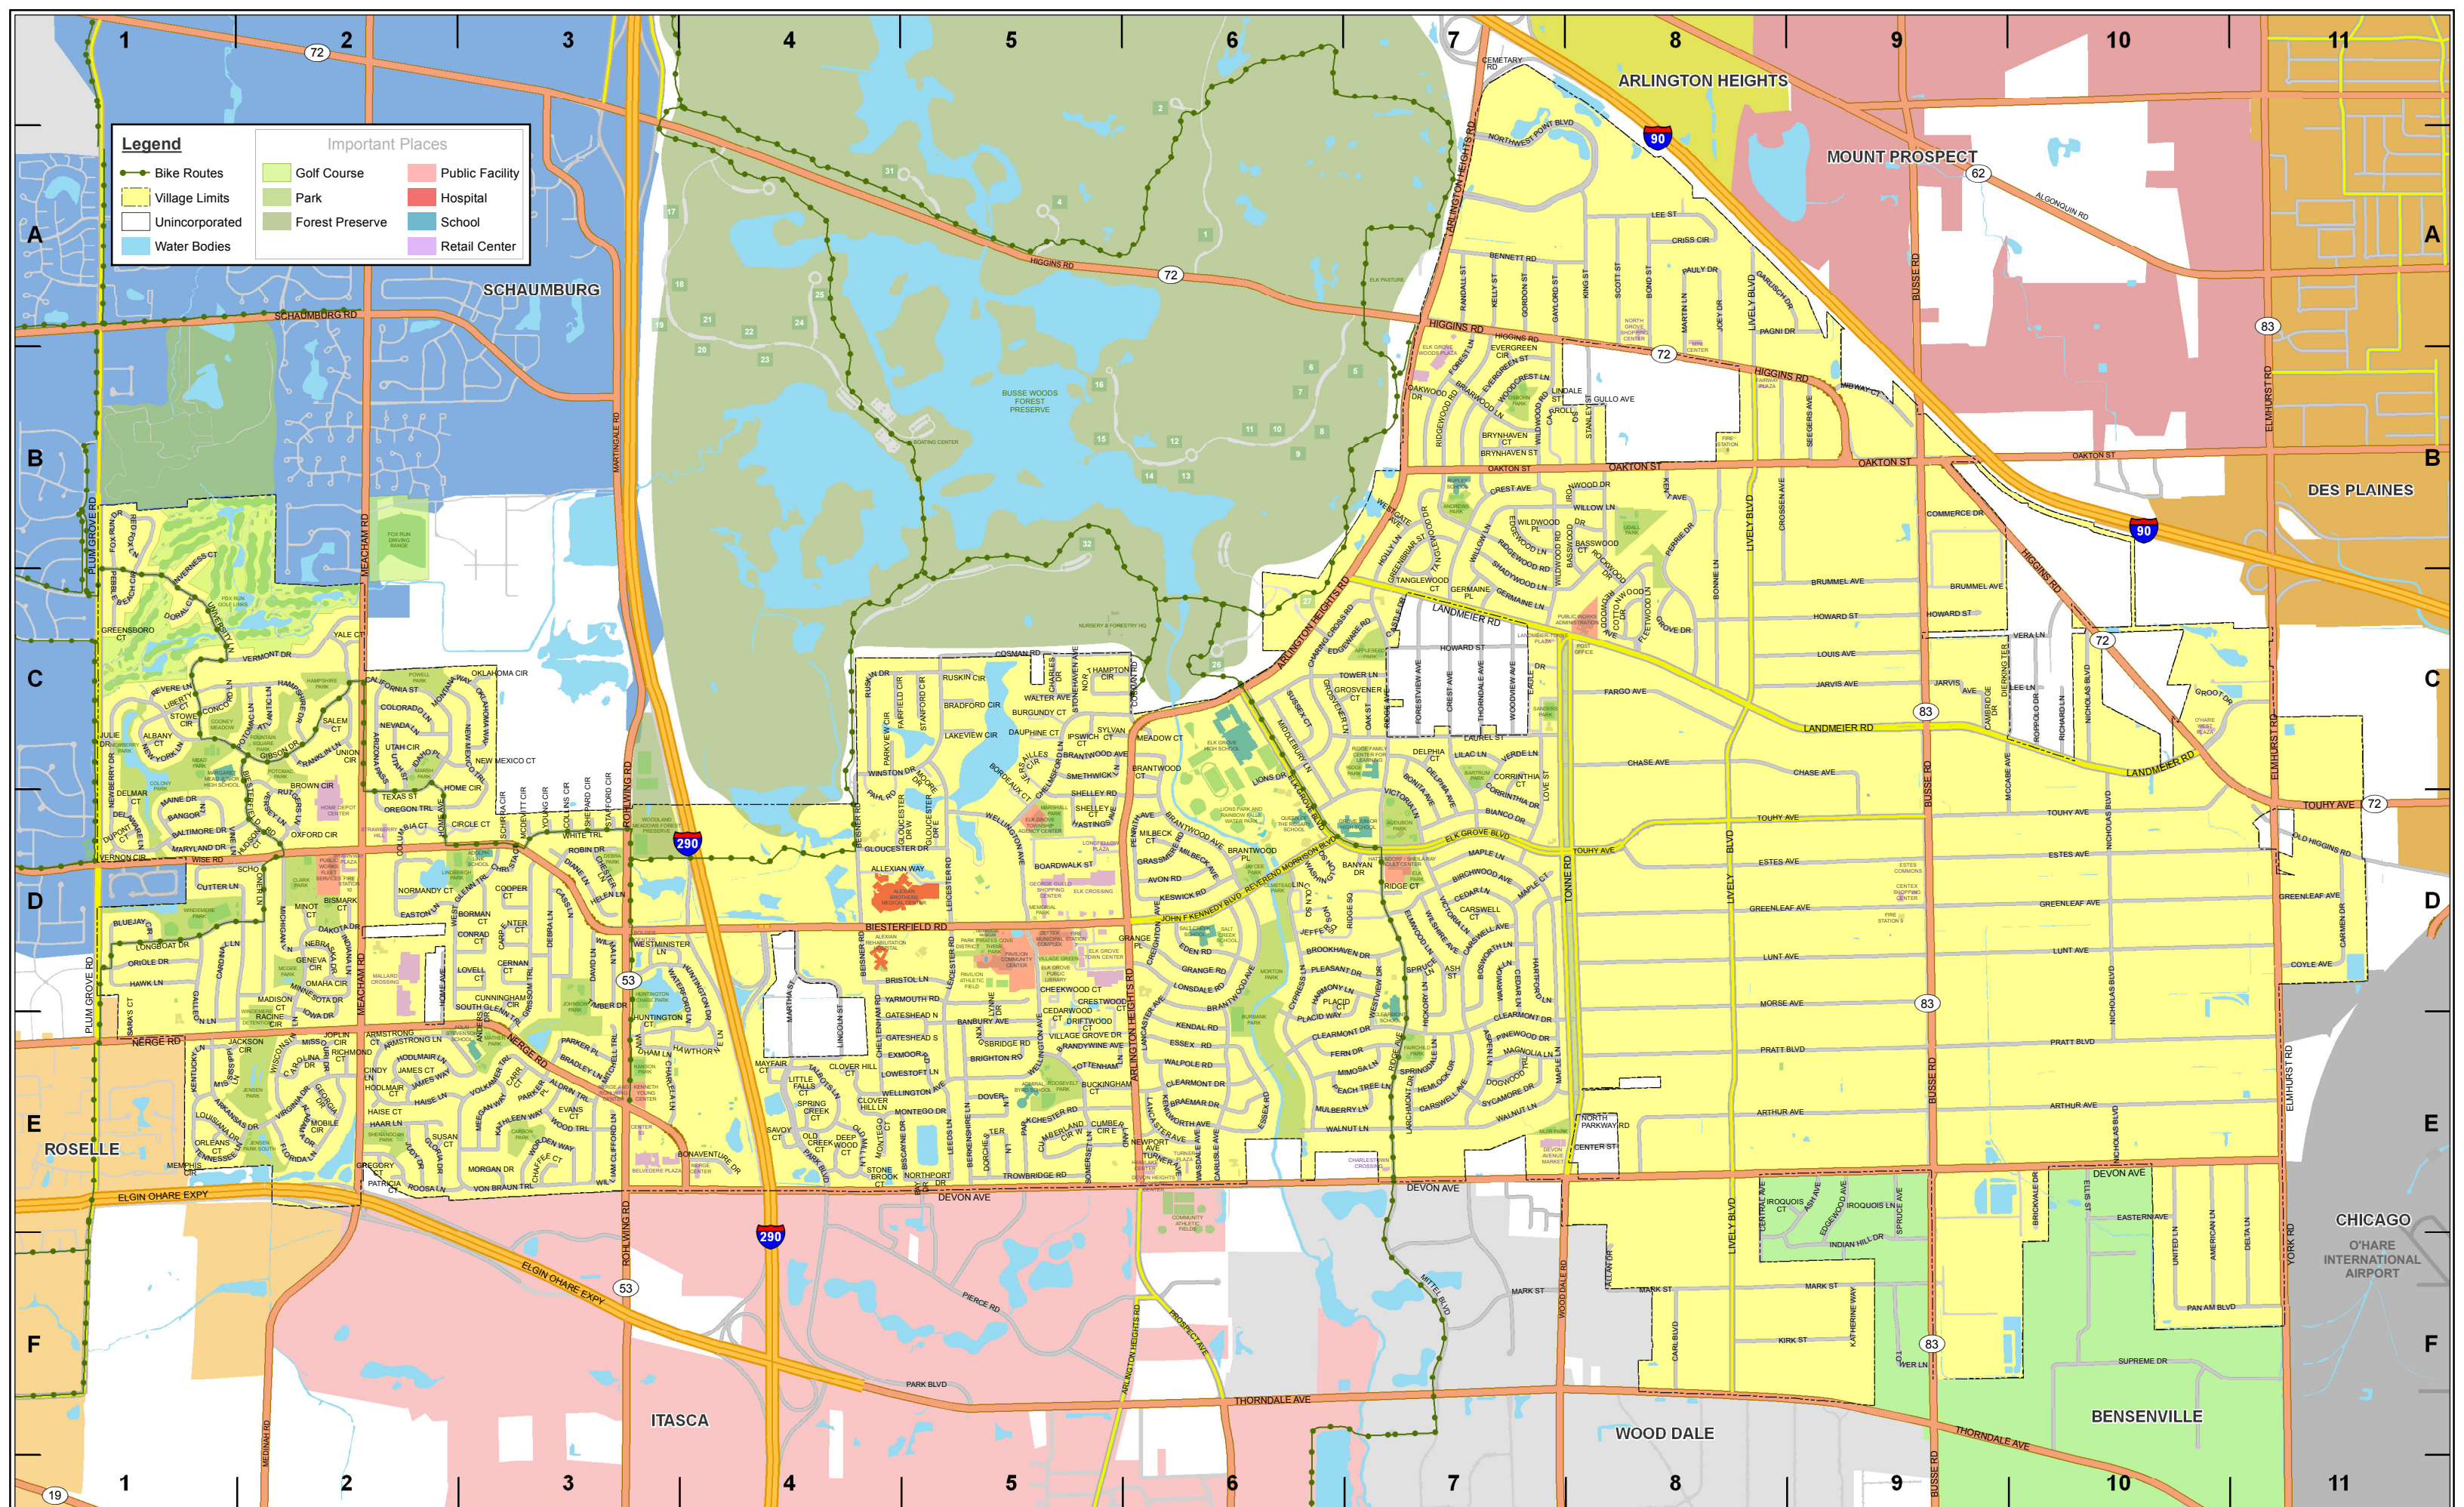

Legend

- Bike Routes
- Village Limits
- Unincorporated
- Water Bodies

Important Places

- Golf Course
- Park
- Forest Preserve
- Public Facility
- Hospital
- School
- Retail Center

Elk Grove Village Street Map

STREETS

ALABAMA DR...E2
ALBANY CT...C1
ALDRIN TRL...E3
ALEXIAN WAY...D5
ALLAN DR...F8
AMERICAN LN...E10, F10
ANDERS DR...E3
ARIZONA PASS...C2, D4
ARKANSAS DR...E1, E2
ARLINGTON HEIGHTS RD...A7-C7, C6-E6
ARMSTRONG CT...E2
ARMSTRONG LN...E2, E3
ARTHUR AVE...E8-E11
ASH ST...D7
ASPEN LN...E7
ATLANTIC LN...C2
AVON RD...D6

BALTIMORE DR...D1, D2
BANBURY AVE...E5
BANGOR LN...D1
BANYAN DR...D7
BASSWOOD CT...B8
BASSWOOD DR...B8, C8
BAY DR...E5
BEISNER RD...C4, D4
BENNETT RD...A7, A8
BERKENSHERE LN...E5
BIANCO DR...D7
BIESTERFIELD RD...C2, D2-D6
BIRCHWOOD AVE...D7
BISCAYNE DR...E5
BISMARCK CT...D2
BLUEJAY CIR...D1
BOARDWALK ST...D5, D6
BONAVENTURE DR...E4
BOND ST...A8, B8
BONITA AVE...C7, D7
BONNIE LN...B8, C8
BORDEAUX CT...D5
BORMAN CT...D2, D3
BOSWORTH LN...D7
BRADFORD CIR...C5
BRADLEY LN...E3
BRAEMAR DR...E6
BRANDYWINE AVE...E5, E6
BRANTWOOD AVE...C5, C6, D6
BRANTWOOD CT...C6
BRANTWOOD PL...D6
BRIARWOOD LN...B7
BRICKVALE DR...E10
BRIGHTON RD...E5
BRISTOL LN...D4, D5
BROOKHAVEN DR...D6, D7
BROWN CIR...D2
BRUMMEL AVE...B9, C8, C9
BRYNHAVEN CT...B7
BRYNHAVEN ST...B7
BUCKINGHAM CT...E5, E6
BURGUNDY CT...C5
BUSSE RD...B9-F9