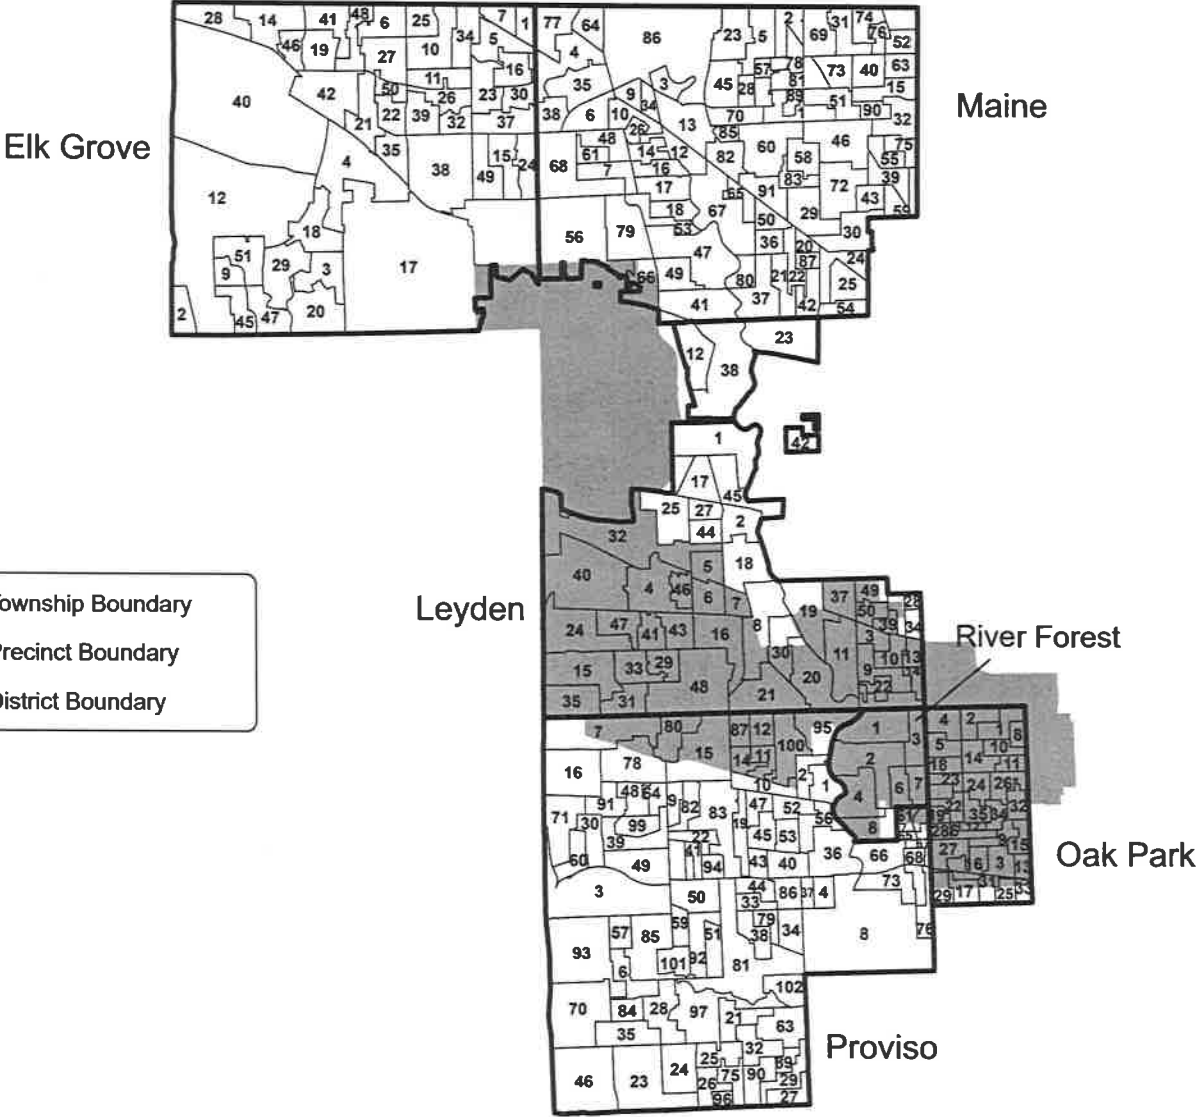

# State Senate District 39

Legend:

- Township Boundary
- Precinct Boundary
- District Boundary

# State Senate District 39

**Karen A. Yarbrough**  
cookcountyclerk.il.gov

January 2022