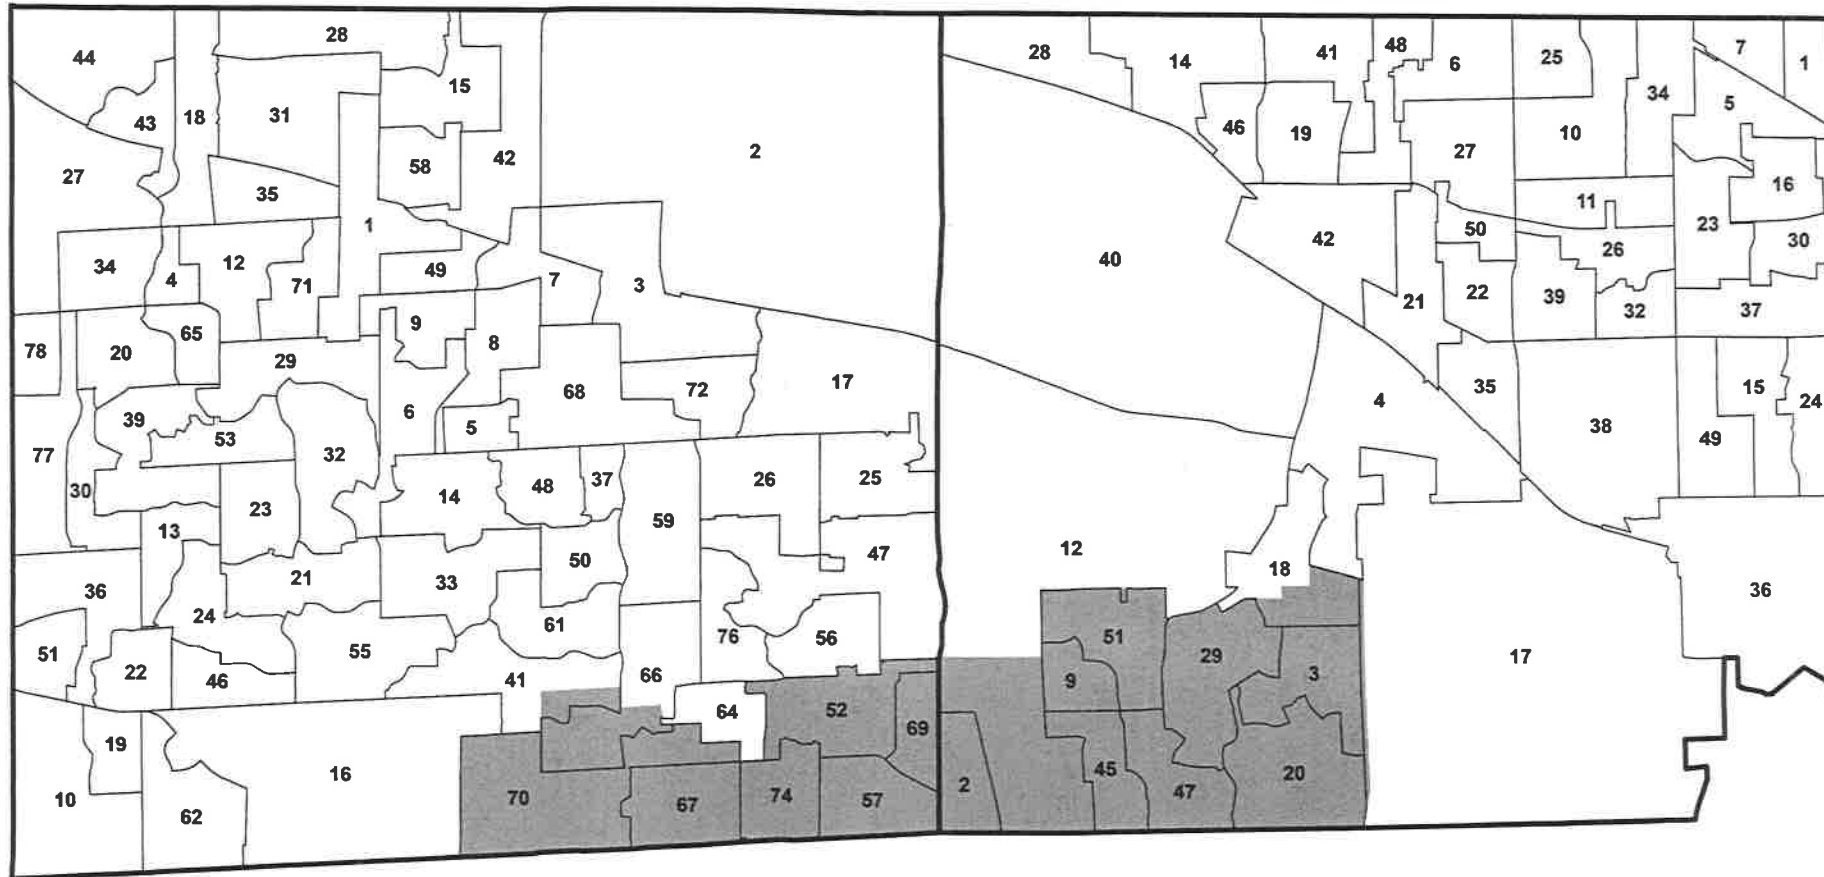

# State Senate District 24

Schaumburg

Elk Grove

Karen A. Yarbrough  
cookcountyclerk.il.gov

January 2022

- Township Boundary
- Precinct Boundary
- State Senate Boundary