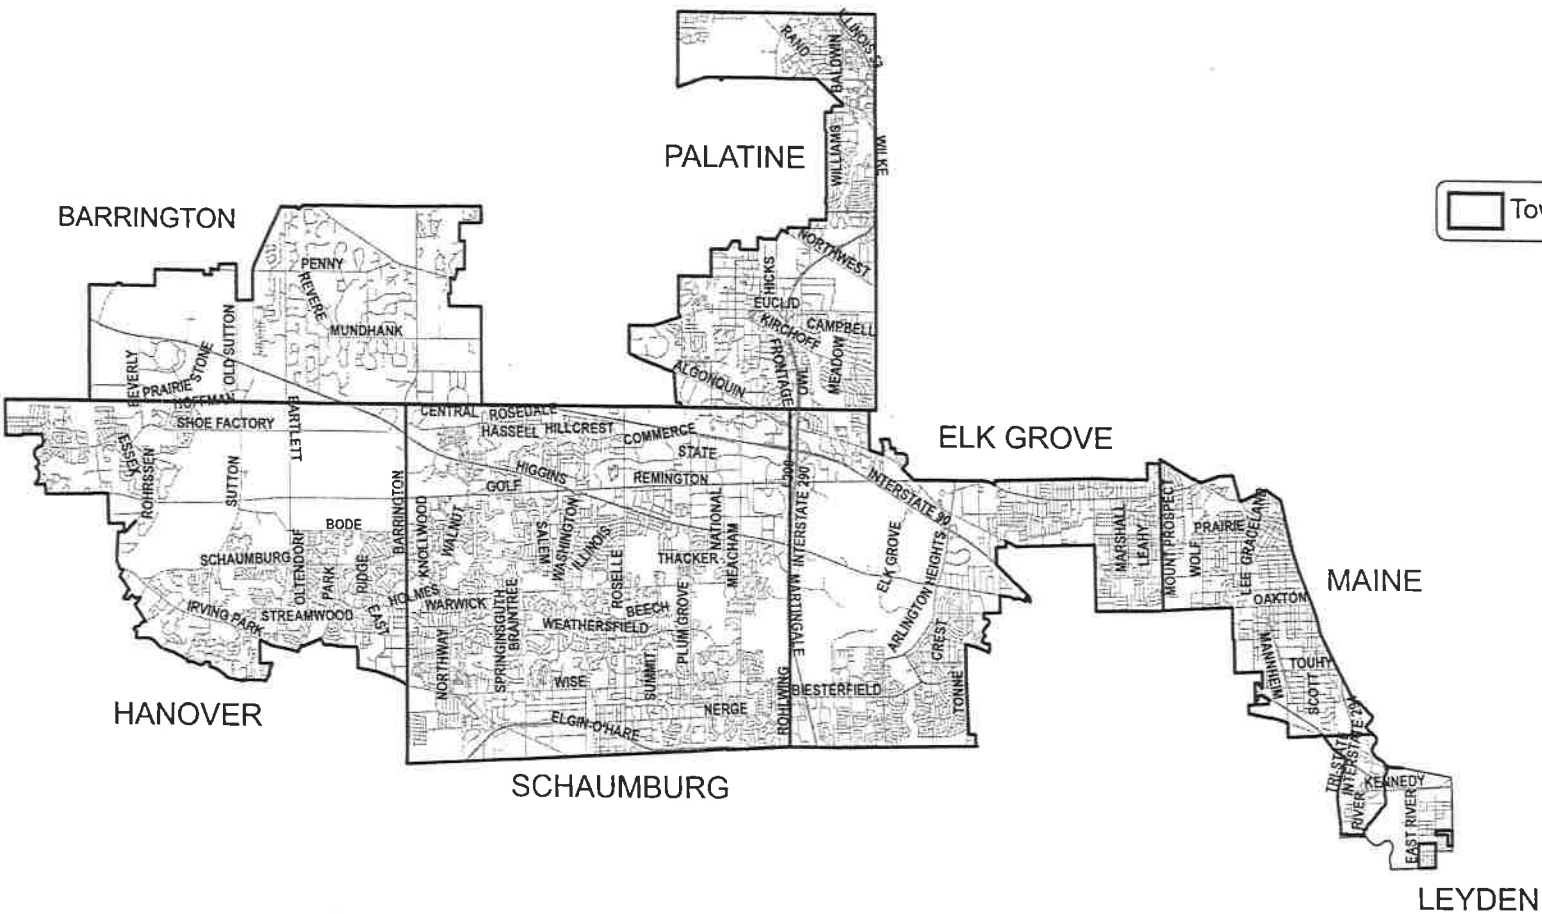

Congressional District 8

 Townships

Karen A. Yarbrough
cookcountyclerk.il.gov

Congressional District 8

BARRINGTON

PALATINE

ELK GROVE

MAINE

HANOVER

SCHAUMBURG

LEYDEN