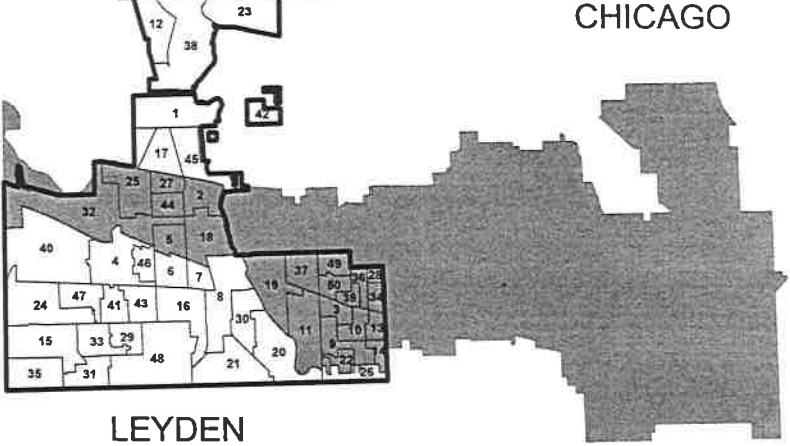

Congressional District 3

HANOVER

ELK GROVE

MAINE

CHICAGO

LEYDEN

Legend:

- Township Boundary (solid line)
- Precinct Boundary (dashed line)
- District Boundary (shaded area)

Congressional District 3

HANOVER

ELK GROVE

MAINE

CHICAGO

LEYDEN

Karen A. Yarbrough
cookcountyclerkil.gov

January 2022