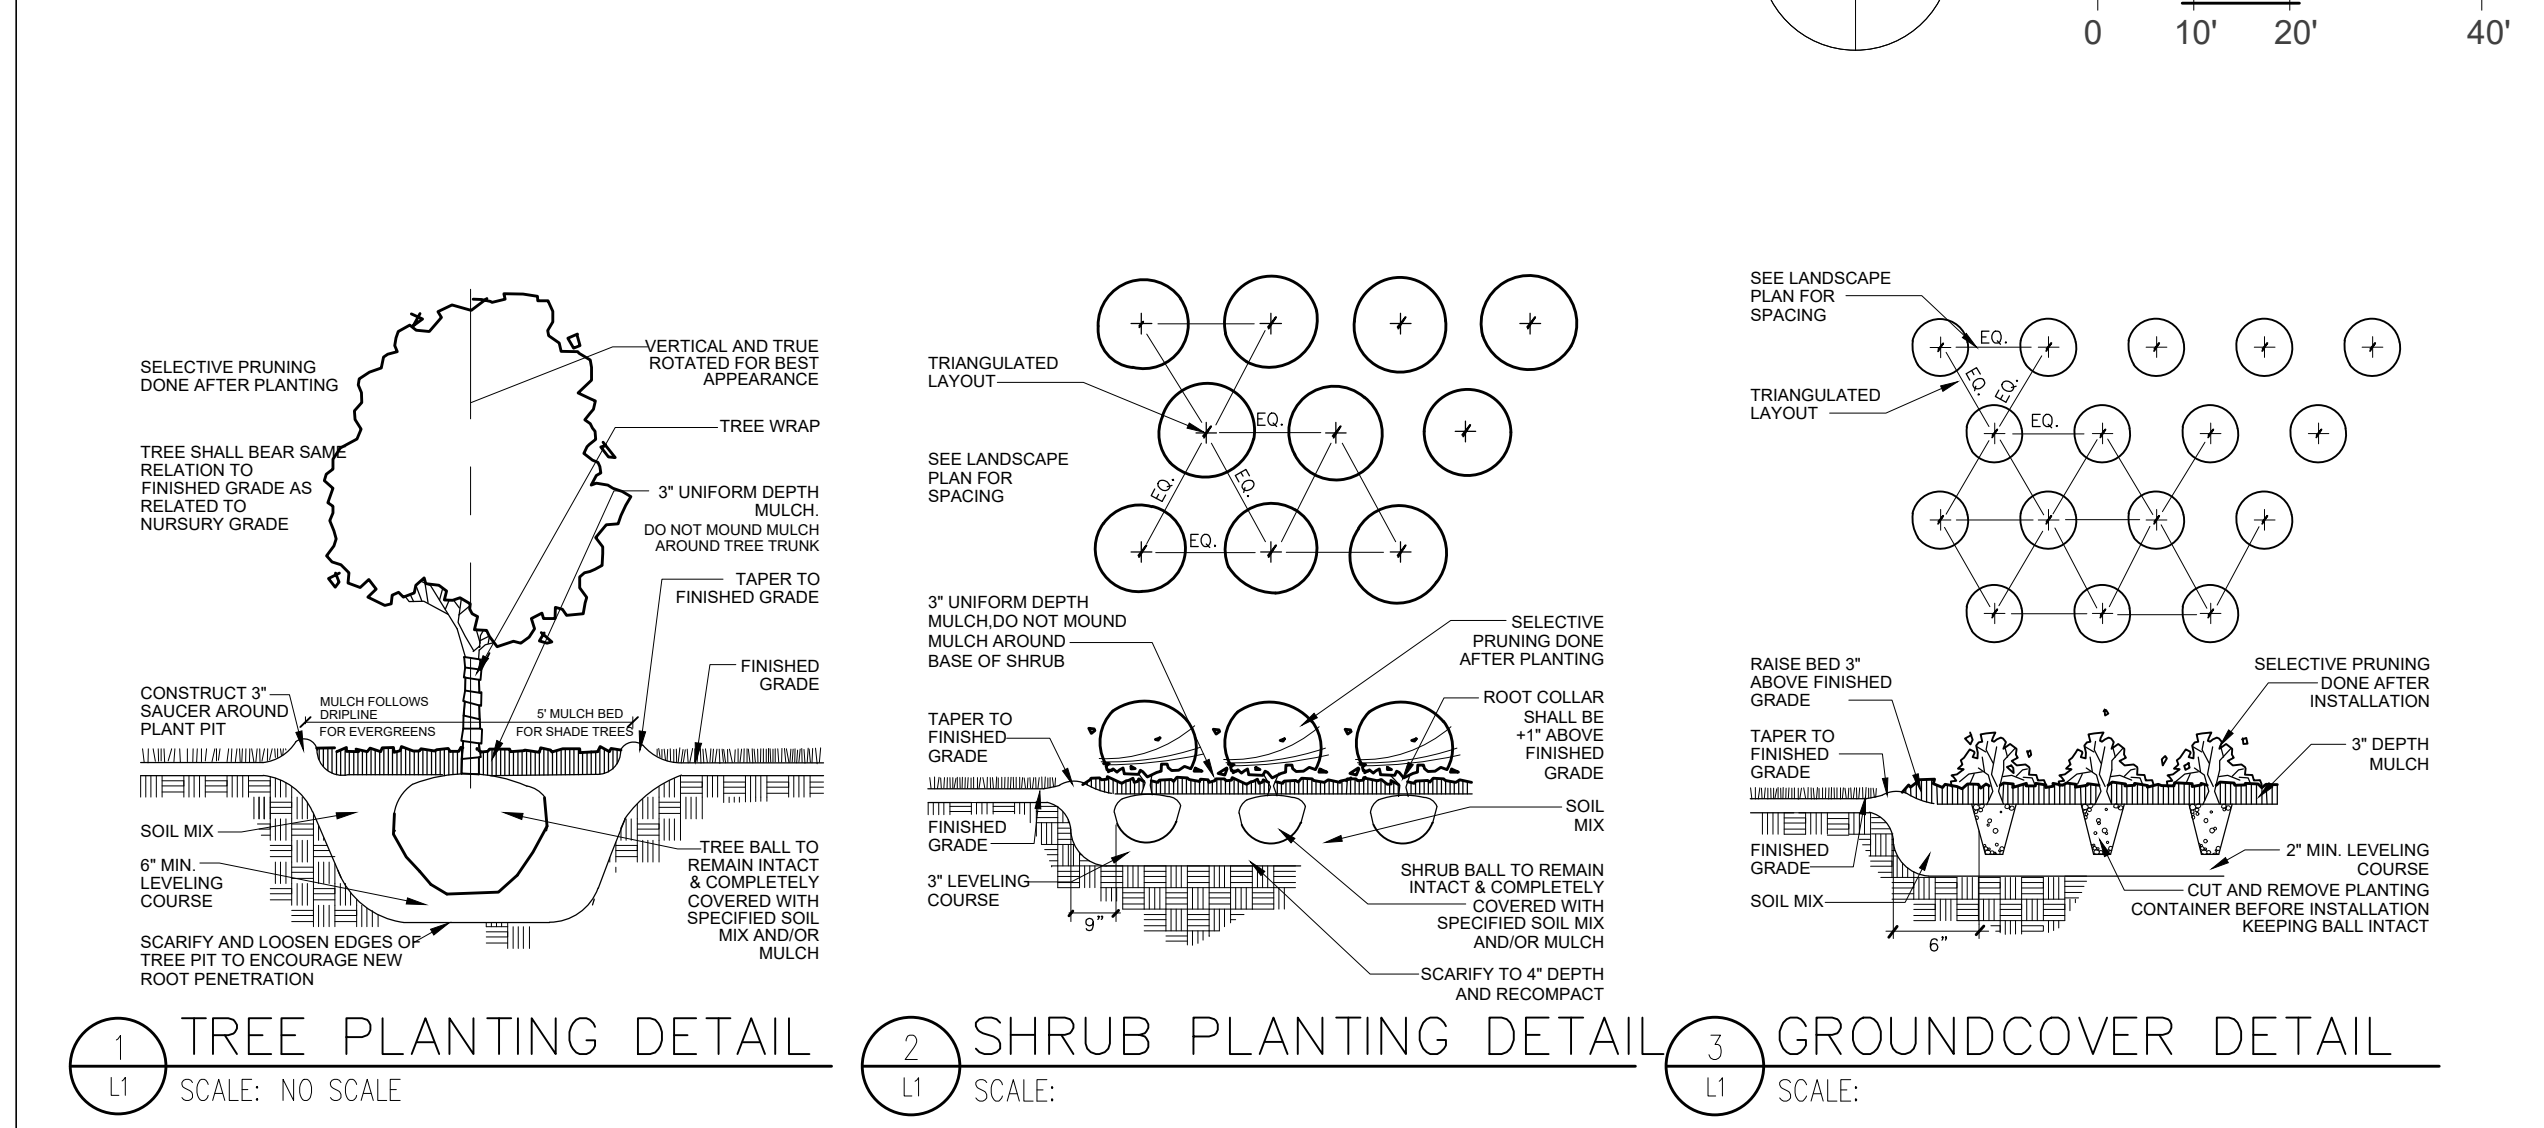

CONCEPTUAL LANDSCAPE PLAN
SCALE: 1" = 40'-0"

Symbol	Quantity	Botanical Name	Common Name	Size	Notes
Shade Trees					
AFA		ACER X FREEMANI 'ARMSTRONG'	ARMSTRON MAPLE	4" BB	NARROW CANOPY
AFR		ACER X FREEMANI 'AUTUMN BLAZE'	AUTUMN BLAZE FREEMAN MAPLE	4" BB	
CEO		CELTUS OCCIDENTALIS	HACKBERRY	4" BB	
GBI		GINKGO BILOBA	GINKGO	4" BB	MALE SPEC. ONLY
GYD		GYMNOCLADUS DIOICUS	KENTUCKY COFFEE TREE	4" BB	
QBI		QUERCUS BICOLOR	SWAMP WHITE OAK	4" BB	
RPC		ROBINA PSEUDOACACIA 'PURPLE ROBE'	PURPLE ROBE BLACK LOCUST	4" BB	
TAR		TILIA AMERICANA 'REDMOND'	REDMOND AMERICAN LINDEN	4" BB	
UAP		ULMUS AMERICANA 'PRINCETON'	PRINCETON ELM	4" BB	
Evergreen Trees					
PAS		PICEA AIBES	NORWAY SPRUCE	8" BB	
POM		PICEA OMORIKA	SERBIAN SPRUCE	8" BB	
PFU		PICEA PUNGENS	COLORADO SPRUCE	8" BB	
TOT		THUJA OCCIDENTALIS 'TECHNY'	TECHNY ARBORVITAE	6" BB	
Ornamental Trees					
AC		AMELANCHIER CANADENSIS	SHADLOW SERVICEBERRY	6" BB	
CK		CORNUS KOLUSA	KOLUSA DOGWOOD	6" BB	
CM		CORNUS MAS	CORNELIANCHERRY DOGWOOD	6" BB	
CC		CRATAEGUS CRUGALLI VAR. INERMIS	THORNLESS HAWTHORN	6" BB	
HV		HAMAMELIS VIRGINIANA	COMMON WITCHHAZEL	6" BB	
MA		MALUS 'ADAMS'	CRABAPPLE	6" BB	20', RED, PINK
MS		MALUS SARGENT	SARGENT CRABAPPLE	6" BB	8', GREEN, PINK
SR		SYRINGA RETICULATA 'IVORY SILK'	IVORY SILK TREE LILAC	8" BB	
Evergreen Shrubs					
JH		JUNIPERUS HORIZONTALIS 'PLUMOSA COMPACTA'	COMPACT ANDORRA JUNIPER	5GAL	
TD		TAXUS x MEDIA 'DENSIF'	DENSE YEW	24" BB	
TH		TAXUS x MEDIA 'HICKSI'	HICKS YEW	24" BB	

Symbol	Quantity	Botanical Name	Common Name	Size	Notes
Deciduous Shrubs					
AA		ARONIA ARBUTIFOLIA 'BRILLIANTISSIMA'	RED CHOKEBERRY	24" BB	
BT		BERBERIS THUNBERGII 'ROYAL BURGUNDY'	JAPANESE BARBERRY		
CS		CORNUS SERICEA 'ISANTI'	ISANTI RED TWIG DOGWOOD	24" BB	
EA		EUONYMUS ALATA 'COMPACTA'	DWARF BURNING BUSH	36" BB	
HV		HAMAMELIS VERNALIS	VERNAL WITCHHAZEL	48" BB	
HM		HEPTACODIUM MICONIODES	SEVEN-SON FLOWER	6" BB	
PF		POTENTILLA FRUITICOSA 'GOLD DROP'	GOLD DROP POTENTILLA	5 GAL	
RA		RHUS AROMATICA 'GRO LOW'	GRO LOW SUMAC	5 GAL	
RK		ROSA 'KNOCKOUT'	KNOCKOUT SHRUB ROSE	2 GAL	DOUBLE PINK
SS		SORBARIA SORBIFOLIA 'SEM'	SEM URAL FALSE SPIREA	24" BB	
SM		SYRINGA MEYERI	DWARF KOREAN LILAC	24" BB	
VD		VIBURNUM DENTATUM 'CHICAGO LUSTRE'	CHICAGO LUSTRE ARROWWOOD VIBURNUM	48" BB	
VJ		VIBURNUM x JUDDII	JUDD VIBURNUM	36" BB	
Groundcover					
ef		EUONYMUS FORTUNEI 'COLORATUS'	PURPLELEAF WINTERCREEPER	3" POTS	
Perennials & Grasses					
ca		CALAMAGROSTIS ACUTIFLORA 'KARL FOERSTER'	FEATHER REED GRASS	3 GAL	3'
cm		CONVALLARIA MAJALIS	LILY OF THE VALLEY	QT	8" WHITE - SHADE
ep		ECHINACEA PALLIDA	PALE CONEFLOWER	1 GAL	36" LT PURP - NATIVE
hs		HEMEROCALLIS 'STELLA D'ORO'	SELLA D'ORO DAYLILY	1 GAL	18" YELLOW
hg		HOSTA 'GOLD STANDARD'	HOSTA	1 GAL	24" 60" W
he		HOSTA 'ELEGANS'	HOSTA	1 GAL	36" 72" W
nf		NEPETA X FAASSENII	FAASSENS CATMINT	1 GAL	12" LAVENDER
pv		PANICUM VIRGATUM 'NORTH WIND'	SWITCH GRASS	3 GAL	4"
pa		PENNISETUM ALOPECUROIDES	FOUNTAIN GRASS	1 GAL	2"

K M TALTU DESIGN
LANDSCAPE ARCHITECTURE
Winnetka, Illinois 60093
847.612.5154 www.kmtaltydesign.com

no.	revision	description	initial	date
1	ISSUED FOR REVIEW		KMT	05.30.19
2	PEP VILLAGE COMMENTS		KMT	07.16.19